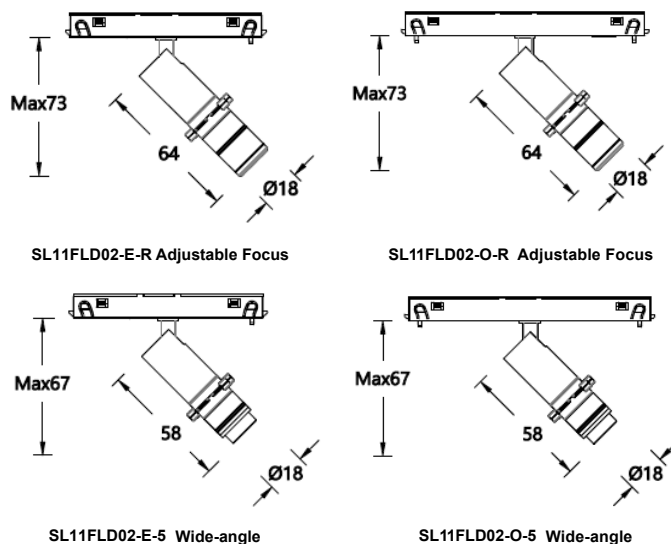

Product Description

24V Low Voltage Ultra Narrow Projection Art Track Light compatible with the WAC ZIGGY Series 2-Wire Track System. The dynamic and compact luminaires utilize WAC's leading Projector projection technology and are available in both focusable and wide-angle projections (both available with an additional logo piece). Wide-angle projection offers a 55° viewing angle and is widely used in museum and gallery display case spaces.

Product Features

- **Body Materials:** Aluminum alloy body, glass optics
- **Optical System:** Multiple combination lens system with attached four-blade cutter
- **Finishes:** Liquid Baked Enamel, Black (BK)
- **Objection Direction:** Adjustable 0°~365° horizontally; 0~90° vertically
- **Accessory/Bracket:** See attached sheet. Logo plate must be ordered separately.
- **Certification:** CQC
- **IP Rating:** IP20
- **Insulation Level:** Class III
- **Operating Temperature:** -20℃ ~40℃

Product Specifications

- **LED Power:** HP LED
- **LED Type:** 2W
- **Source Lm:** 3000K: 200lm; 4000K: 210lm
- **LED Lifetime:** >50000h-L70 / B10-Ta25°C(LM-80/TM-21)
- **CCT/CRI:** 3000K / 4000K; Ra90 or Ra97 (≥95) available
- **SDCM:** 3 SDCM
- **Input:** 24VDC
- **Dimming:** Support system dimming (E) or knob & system 2-in-1 dimming (O); Above all require compatibility testing with the project site in advance
- **Net Weight:** Approx. 50g, excluding packaging